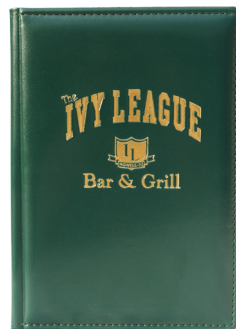

EXPANDED VINYL

BOODLE BOOKS

CONSTRUCTION: SEALED & STITCHED

Our state of the art, feather-sealed and stitched covers offer an attractive color palette at an attractive price. Leatherlike Expanded Vinyl is stain resistant and washable. Covers are padded and stitched with round corners. Your logo can be foil or blind debossed or silk screened.

CASTILLIAN

Hunter Green Castillian
CAS-RED

Purple Castillian
CAS-PUR

FREEPORT

Complete Your Look

The materials above can be used to create matching...

CHECK PRESENTERS

WINE BINDERS

PRICING

Prices are per book, padded and stitched with round corners.
Includes Summit Leatherette lining.

PART No.	SHEET SIZE	25	50	100
SINGLE PANEL 1 view				
 front	logo			
P7001C-EUV	8.5 x 5.5	10.60	9.60	8.40
P7001D-EUV	11 x 4.25	10.30	9.30	8.05
P7001E-EUV	11 x 8.5	12.15	11.15	9.90
P7001F-EUV	14 x 4.25	10.85	9.85	8.60
P7001G-EUV	14 x 8.5	13.30	12.30	11.05
DOUBLE PANEL 2 views				
				
P7002A-EUV	6 x 4.25	16.10	14.95	13.60
P7002B-EUV	8.5 x 4.25	16.55	15.40	14.00
P7002C-EUV	8.5 x 5.5	17.15	16.00	14.60
P7002D-EUV	11 x 4.25	16.80	15.65	14.30
P7002E-EUV	11 x 8.5	20.40	19.20	17.85
P7002F-EUV	14 x 4.25	18.30	17.10	15.75
P7002G-EUV	14 x 8.5	23.10	21.90	20.55
P7002H-EUV	11 x 5.5	17.75	16.60	15.20
TRIPLE BOOKLET 4 views				
				
P7004A-EUV	6 x 4.25	23.70	22.55	21.65
P7004B-EUV	8.5 x 4.25	24.15	23.00	22.10
P7004C-EUV	8.5 x 5.5	25.80	24.65	23.75
P7004D-EUV	11 x 4.25	24.80	23.60	22.70
P7004E-EUV	11 x 8.5	30.45	29.30	28.40
P7004F-EUV	14 x 4.25	27.20	26.05	25.15
P7004G-EUV	14 x 8.5	34.20	33.00	32.10
P7004H-EUV	11 x 5.5	26.45	25.30	24.40